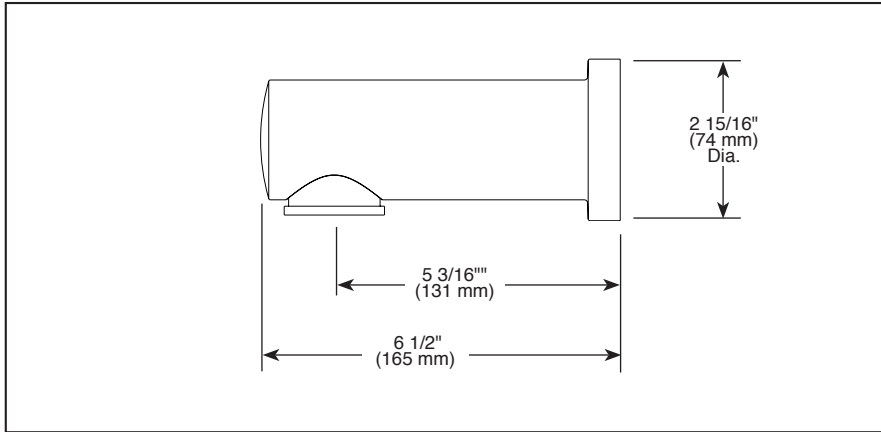

RP54873▲

Submitted Model No.: _____

Specific Features: _____

▲ Designate Proper Finish Suffix

BRIZO®

NON-DIVERTER TUB SPOUT

■ Odin™ Bath Collection

STANDARD SPECIFICATIONS:

- Non-diverter tub spout
- Slip onto 1/2" CWT
- Spout features hidden stream straightener
- Optional universal adapter (RP90472) allows for sweat or slip onto 1/2" CWT or thread onto 1/2" NPT
- Coordinates with Quiescence® Collection